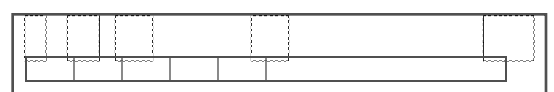

Mainstage Theatre - Floor Plan

Pasquerilla Performing Arts Center
University Of Pittsburgh at Johnstown
Johnstown, Pennsylvania

Drawn	Date	Scale
Thomas Brubaker John Younkin	October 2011	1/4" = 1'